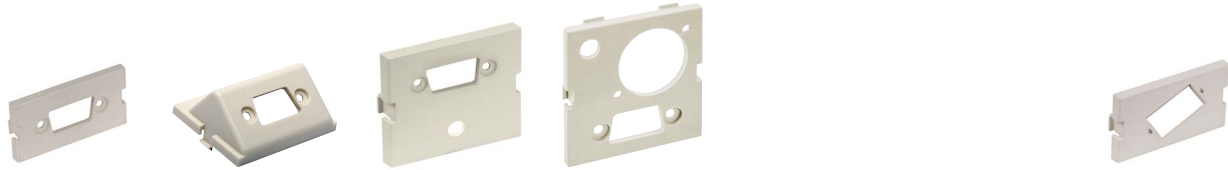

Network Wiring and netSELECT® Products

Modules and Frames

HD15/9-Pin or HDMI Modules

	1 Unit	1.5 Unit		2 Unit
Color	HD15/9-Pin or HDMI	Angled, HD15/9-Pin or HDMI	HD15/9-Pin or HDMI with 3.5mm Stereo Jack*	HD15/9-Pin or HDMI with 3.5mm SJ+AV Conn
Black	IMBDS1BK	IMBDSA15BK	IMB15315BK	IMB153X2BK
Gray	IMBDS1GY	IMBDSA15GY	IMB15315GY	IMB153X2GY
Ivory	IMBDS1EI	IMBDSA15EI	IMB15315EI	IMB153X2EI
Office White	IMBDS1OW	IMBDSA15OW	IMB15315OW	IMB153X2OW
White	IMBDS1W	IMBDSA15W	IMB15315W	IMB153X2W

Note: *Screw termination or solder.

DVI Modules

	DVI Blank, Unloaded, 1.5 Unit	
Color	1-Pack	10-Pack
Black	IMBDVI15BK	IMBDVI1015BK
Gray	IMBDVI15GY	IMBDVI1015GY
Ivory	IMBDVI15EI	IMBDVI1015EI
Light Almond	IMBDVI15LA	IMBDVI1015LA
Office White	IMBDVI15OW	IMBDVI1015OW
White	IMBDVI15W	IMBDVI1015W

Modules

	1 Unit		1.5 Unit		Recessed, Angled, 1-Port	Recessed, Angled, 2-Port
Color	Flat, 1-Port	Flat, 2-Port	Angled, 1-Port	Angled, 2-Port		
Black	IM1K1BK	IM2K1BK	IM1KA15BK	IM2KA15BK	IM1IA15BK	IM2IA15BK
Gray	IM1K1GY	IM2K1GY	IM1KA15GY	IM2KA15GY	IM1IA15GY	IM2IA15GY
Ivory	IM1K1EI	IM2K1EI	IM1KA15EI	IM2KA15EI	IM1IA15EI	IM2IA15EI
Office White	IM1K1OW	IM2K1OW	IM1KA15OW	IM2KA15OW	IM1IA15OW	IM2IA15OW
White	IM1K1W	IM2K1W	IM1KA15W	IM2KA15W	IM1IA15W	IM2IA15W

	1.5 Unit, 1 Duplex	2 Unit, 2 Duplex
	IM1SCA15BK	IM2SCA2BK
	IM1SCA15GY	IM2SCA2GY
	IM1SCA15EI	IM2SCA2EI
	IM1SCA15OW	IM2SCA2OW
	IM1SCA15W	IM2SCA2W

Hubbell iSTATION Audio/Video Modules

XLR, speakON® and ¼ inch modules applications include video distribution, desktop and laptop computers, monitors, cameras, microphones and projectors, home theater and entertainment. Note: Order IMAVB15 series blank modules with AV connectors for Hubbell iSTATION applications.